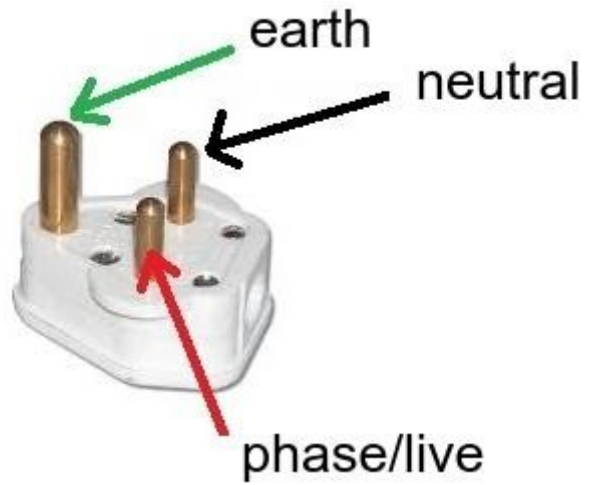

# English Vocabulary – Light and Power

**2-pin plug**

**3-pin plug**

**circuit breaker**

**socket / outlet**

**(light) switch**

**dual switch**

**bulb**

(CFL = compact fluorescent lamp)  
(LED = light-emitting diode)

**spot light**

**table lamp /  
bedside lamp**

**ceiling lamp**